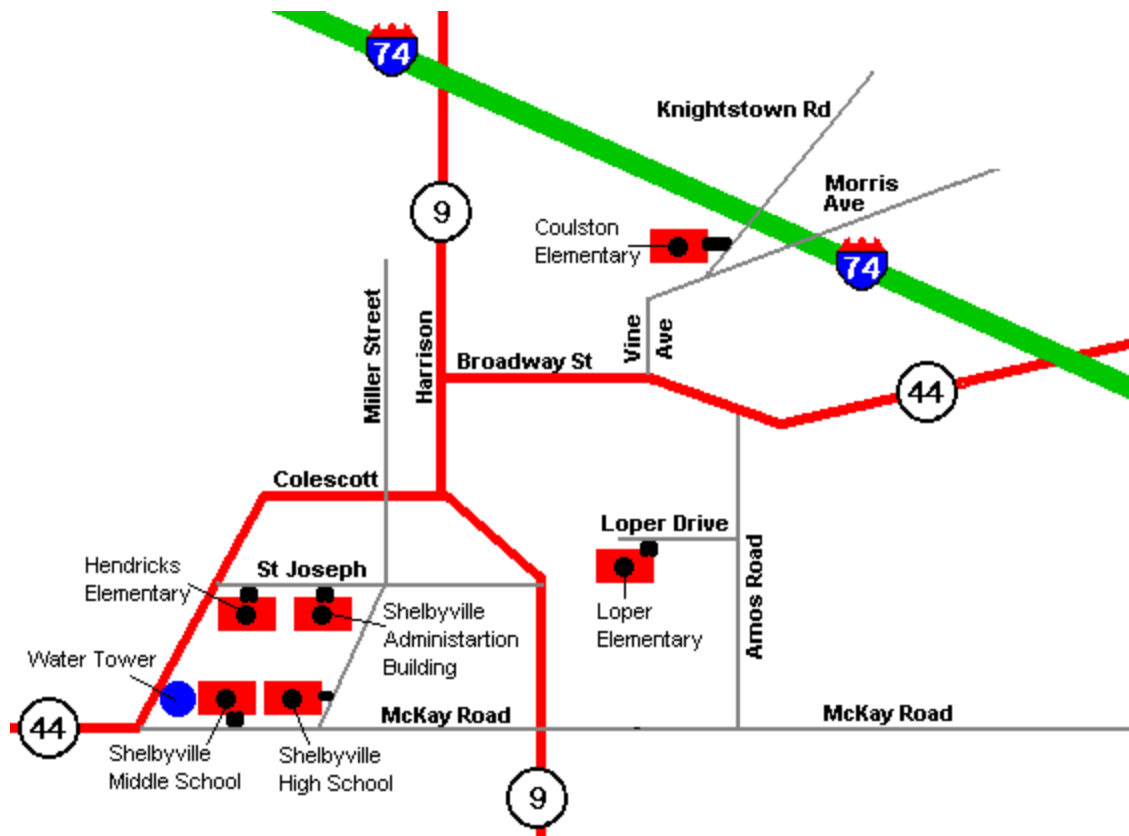

Directions and Map to Shelbyville Central School Buildings

From Indianapolis:

Take 465 to 74 E. Take 74 E to St. Rd. 9 exit.
 Follow St. Rd. 9 south half way around circle
 and through town (6 lights)
 Turn right onto Colescott St.
 Go to first stop light and turn left onto Miller St.
 Turn right onto St. Joseph St
 The Administration Building will be on your left.

From Columbus or Greenwood:

Take 65 to St. Rd. 44
 Go east on St. Rd. 44
 Once you reach Shelbyville, turn left at the first
 4-way stop/flashing light (still St. Rd. 44)
 Turn right on St. Joseph St.
 Shelbyville Central Administration Building
 will be on your right.